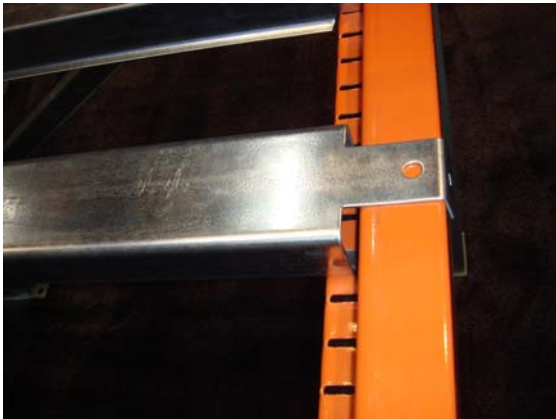

## *Row Spacers*

- Positions rack sections back to back
- Insures uniform spacing
- Made of 14G galvanized steel
- Bolt onto frames to hold rack securely in place
- Popular 12" length in stock
- Other lengths available
- 4" width

## *Pallet Supports*

- Provides flexible pallet and product support
- Use with step beams
- Can be moved to hold various size pallets and products
- Made of galvanized steel
- 1 1/2" thick
- Use 2-3 supports per pallet position
- Available in 36", 42" and 44" depths
- Offers a flat, flush storage area